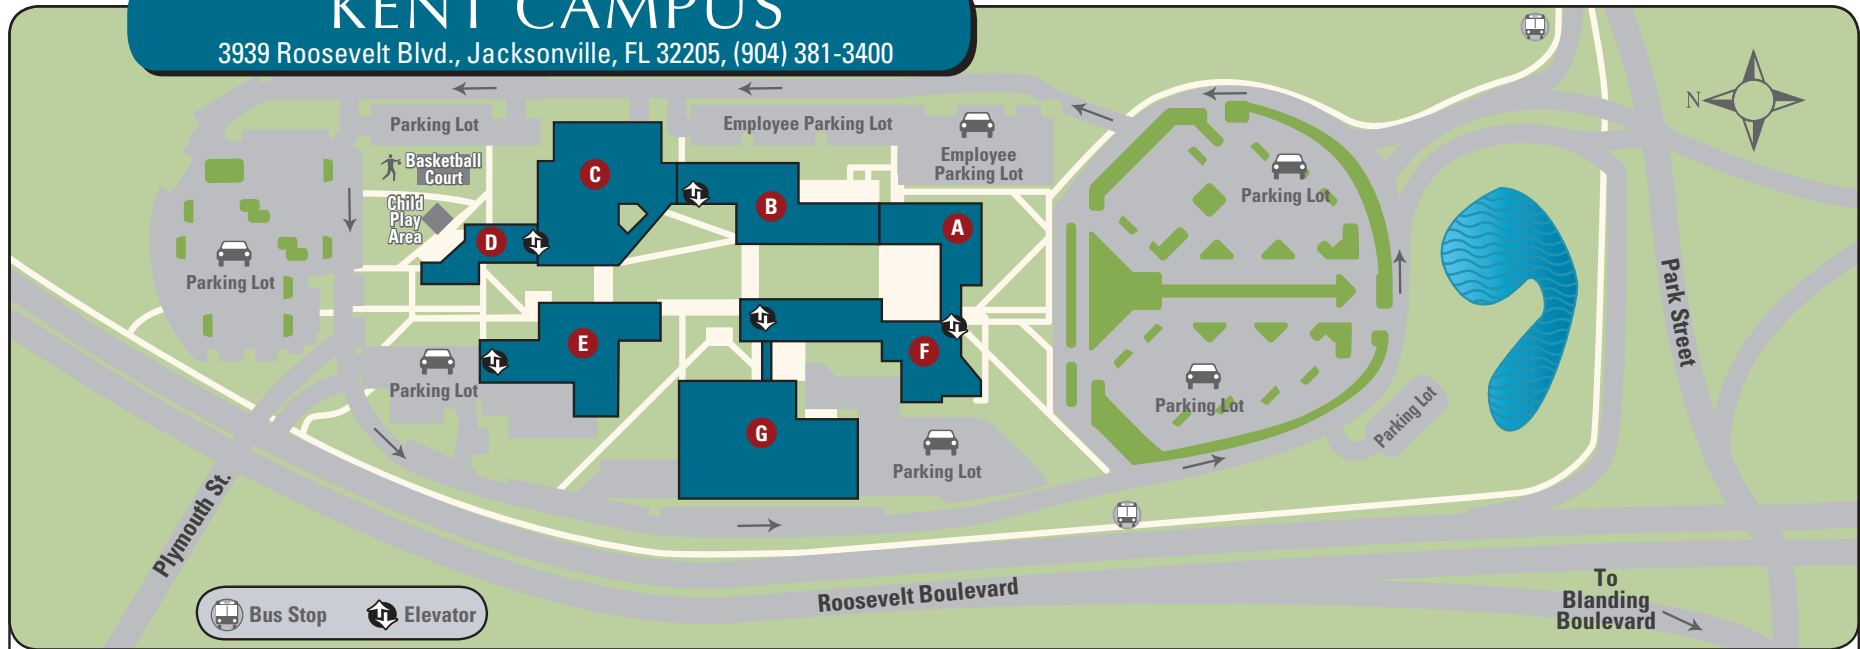

KENT CAMPUS

3939 Roosevelt Blvd., Jacksonville, FL 32205, (904) 381-3400

A Building A, First Floor

Administrative Services..... A-100H
 Assessment and Certification Center..... A-102
 Campus President's Office..... A-100F
 Executive Dean's Office..... A-100J